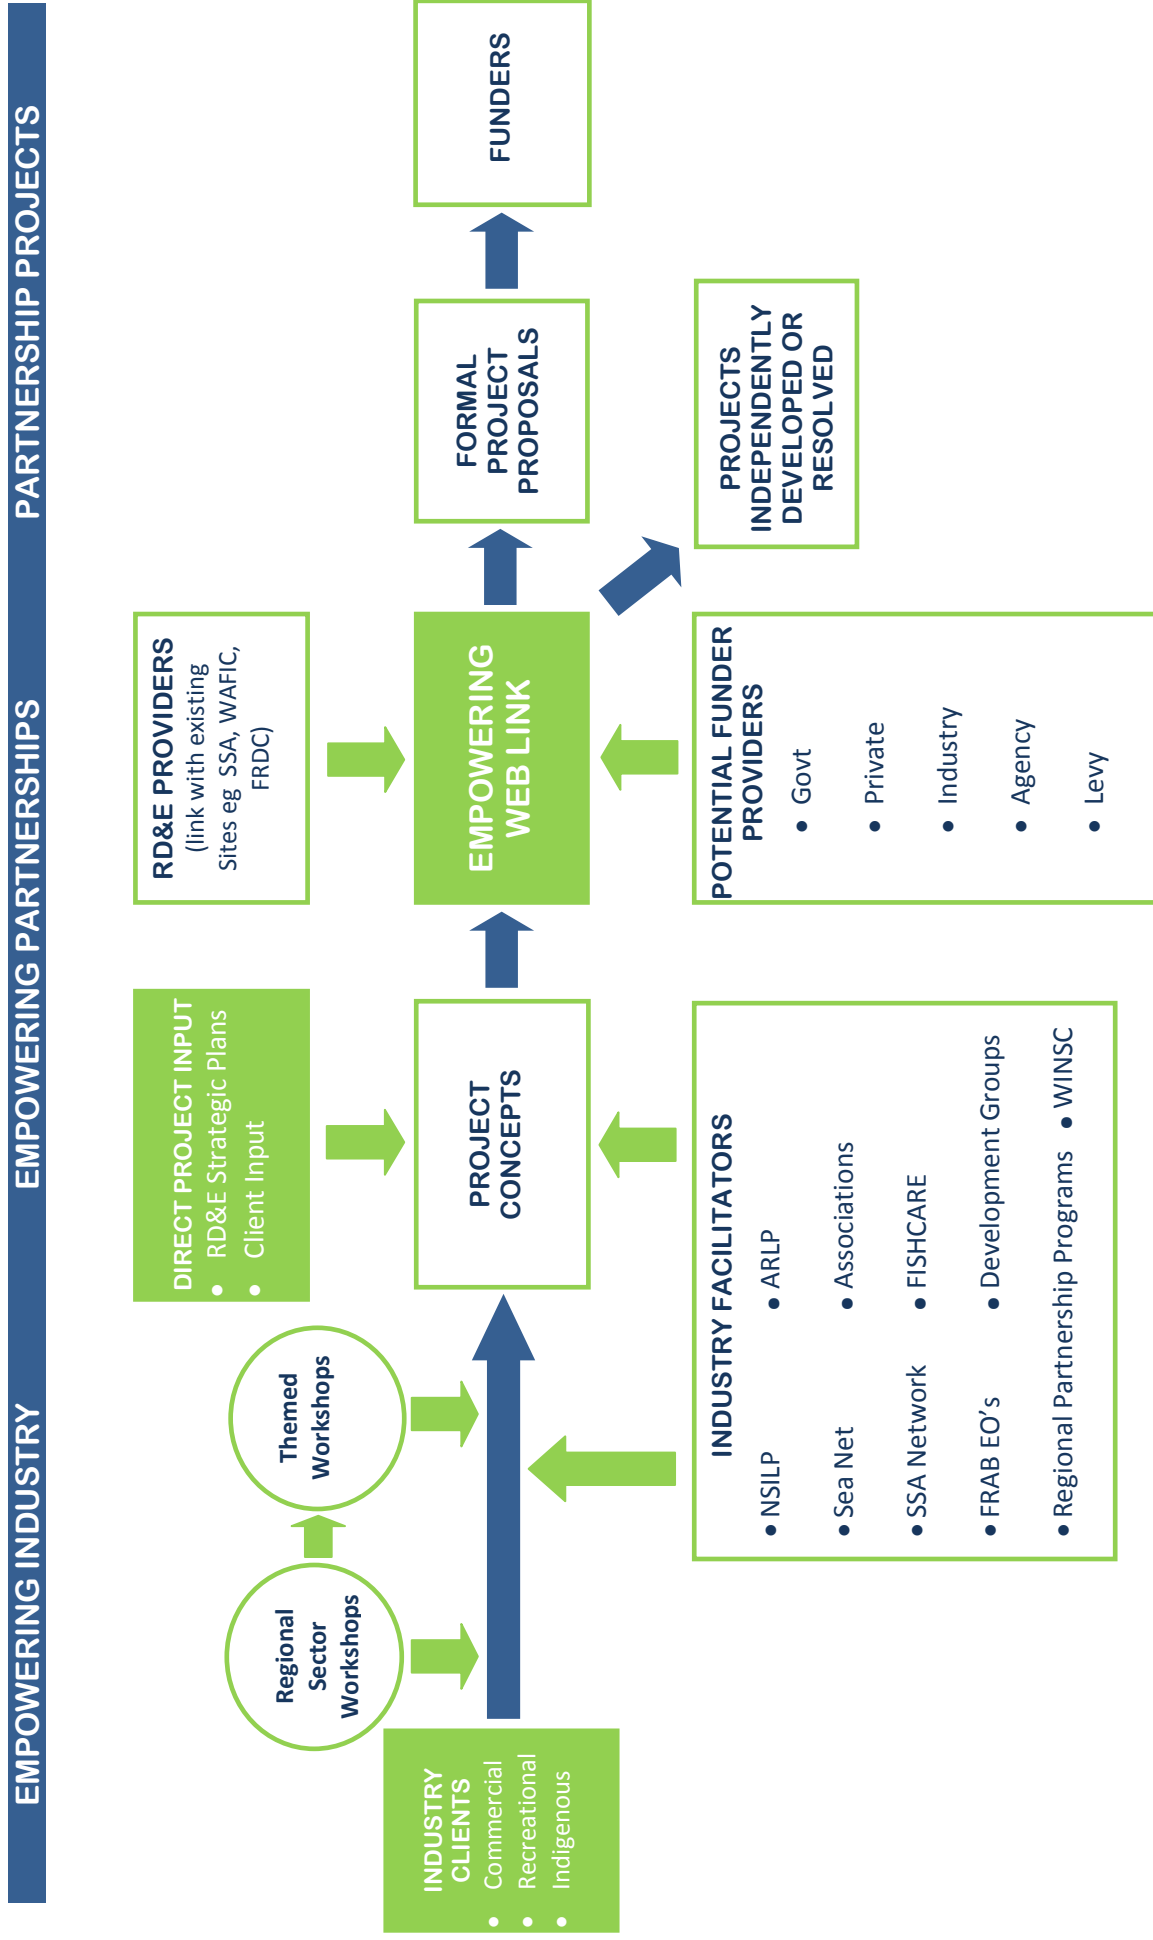

# The Empowering Industry Project Development and Linking Process

'Empowering Industry RD&E: Developing an Industry driven RD&E model for the Australian fishing and seafood Industry - partnerships to improve efficiency, profitability and performance' (FRDC 2009/300).